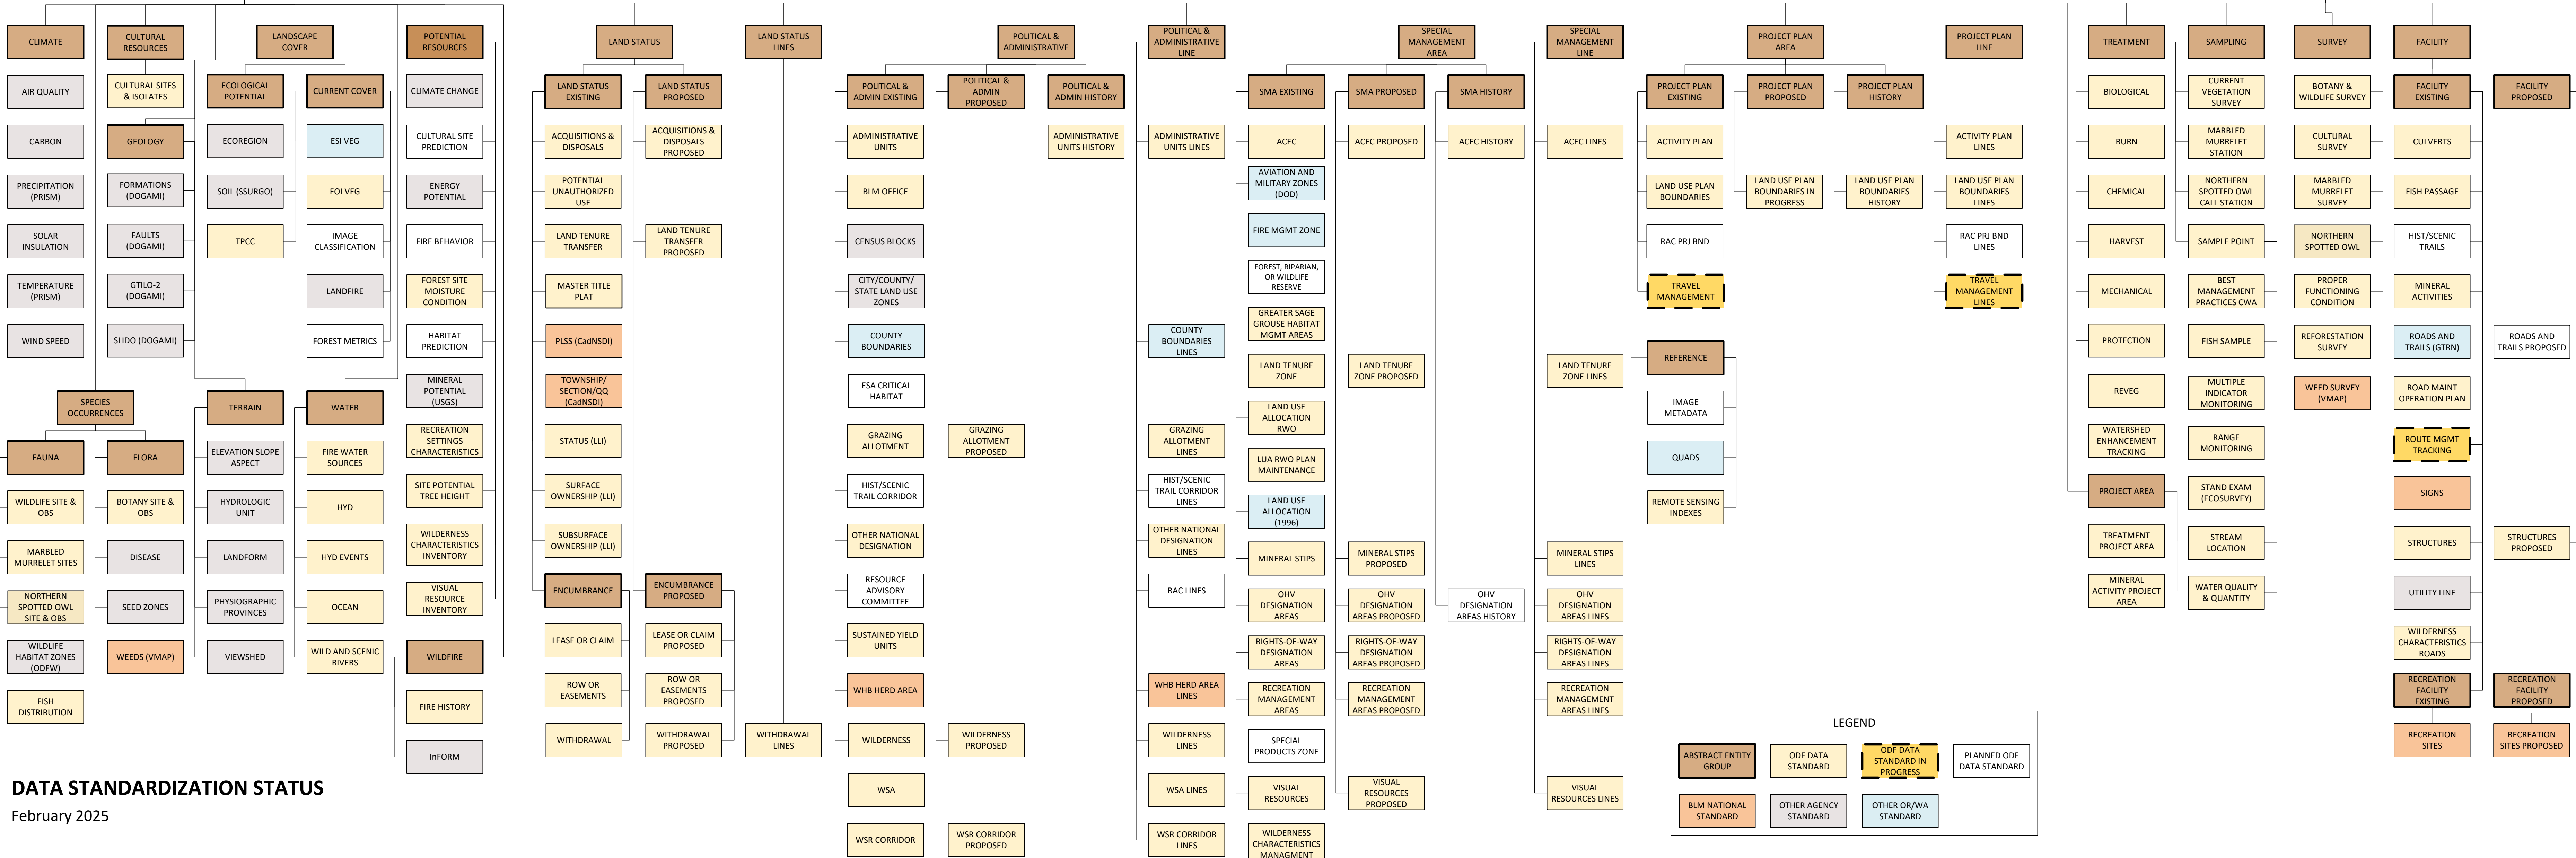

# OREGON BLM DATA FRAMEWORK

## RESOURCES

Natural, exist physically; the raw materials of resource management

## BOUNDARIES

Human constructs, often no physical existence; Areas of regulation on resource management.

## ACTIVITIES

Human activities associated with resource management

**DATA STANDARDIZATION STATUS**  
February 2025

**LEGEND**

ABSTRACT ENTITY GROUP	ODF DATA STANDARD	ODF DATA STANDARD IN PROGRESS	PLANNED ODF DATA STANDARD
BLM NATIONAL STANDARD	OTHER AGENCY STANDARD	OTHER OR/WA STANDARD	